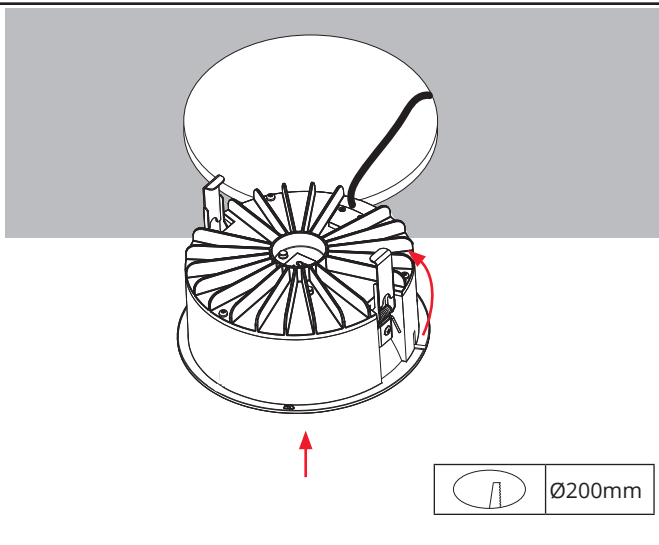

Standard

	ON	ON	ON	<del>ON</del>
	1 2	1 2	1 2	1 2
<b>mA</b>	700	800	900	1000
<b>lm</b>	78%	89%	100%	-

**TW LEDDim Smart**  
 SG Article number: 820384

**NORWAY**  
 SG Armaturen AS

Skytterheia 25  
 N-4790 Lillesand