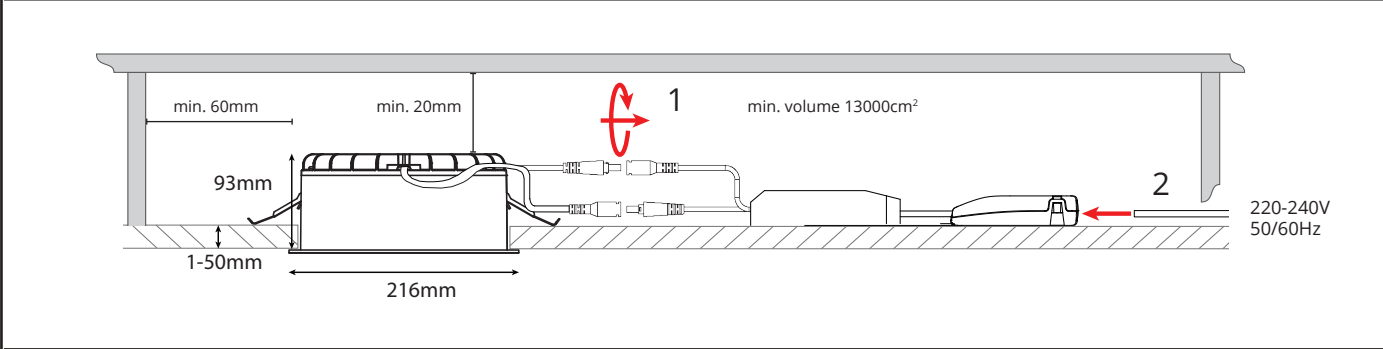

Standard

	ON	ON	ON	<del>ON</del>
	1 2	1 2	1 2	1 2
<b>mA</b>	700	800	900	1000
<b>lm</b>	78%	89%	100%	-

**TW LEDDim Smart**  
 SG Article number: 820384

**NORWAY**  
 SG Armaturen AS

Skytterheia 25  
 N-4790 Lillesand